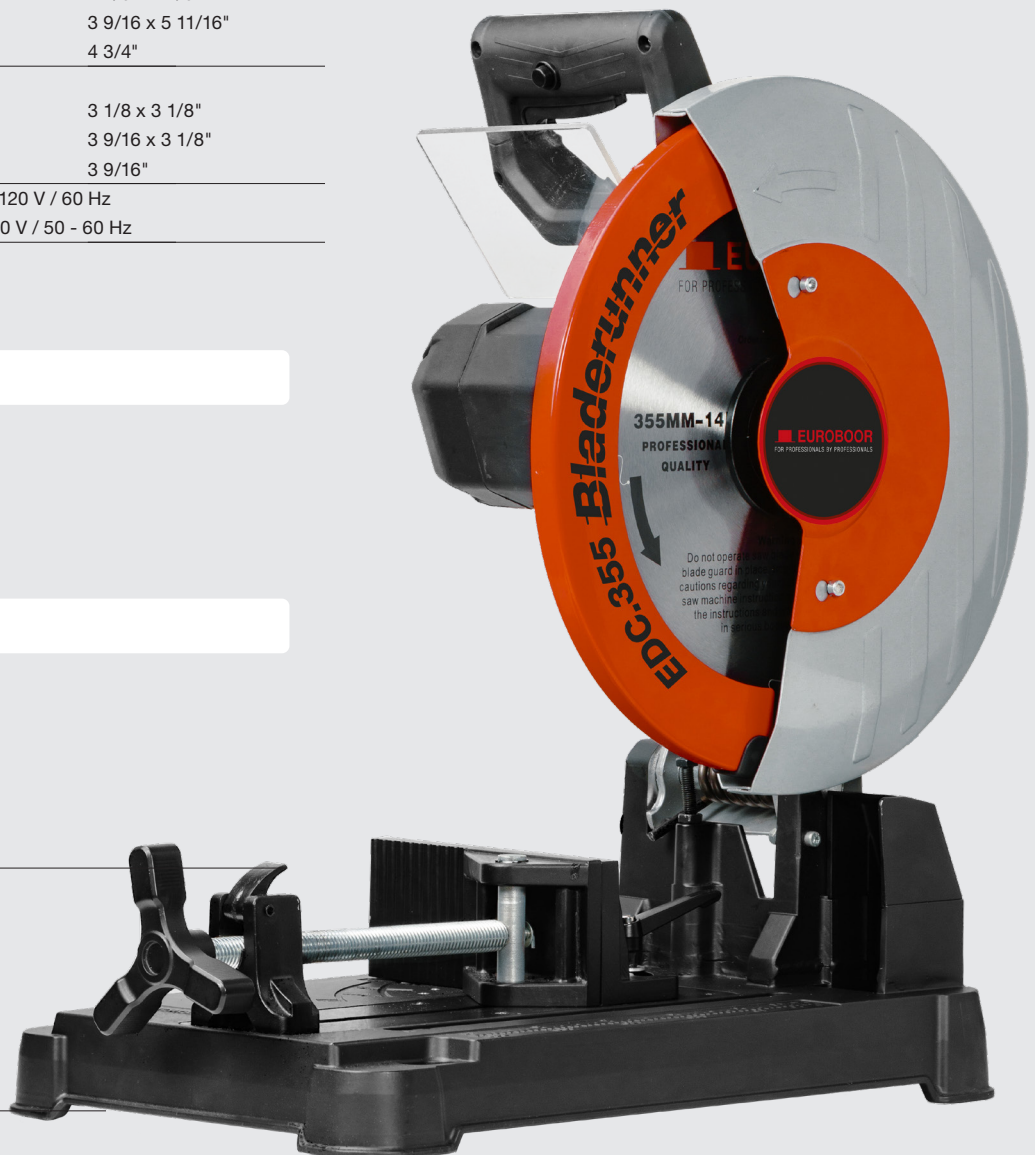

### Technical data

|                                    | Metric  | Imperial                     |
|------------------------------------|---|------------------------------|
| Unfolded dimensions<br>(l x w x h) | 620 x 350 x 630 mm                              | 24 7/16 x 13 3/4 x 24 13/16" |
| Folded dimensions<br>(l x w x h)   | 530 x 350 x 420 mm                              | 20 7/8 x 13 3/4 x 16 9/16"   |
| Weight                             | 18.6 kg   | 41 lb                        |
| Motor power                        | 2,480 W   | 11 A                         |
| Speed                              | 1,450 rpm                                       |                              |
| Max. blade diameter                | 355 mm  | 14"                          |
| Bore diameter blade                | 25.4 mm   | 1"                           |
| Max cutting angle                  | 0 - 45°   |                              |
| Cutting capacity at 0°             |   |                              |
| ■ 105 x 105 mm                     |   | 4 1/8 x 4 1/8"               |
| ■ 90 x 145 mm                      |   | 3 9/16 x 5 11/16"            |
| ● 120 mm                           |   | 4 3/4"                       |
| Cutting capacity at 45°            |   |                              |
| ■ 80 x 80 mm                       |   | 3 1/8 x 3 1/8"               |
| ■ 90 x 80 mm                       |   | 3 9/16 x 3 1/8"              |
| ● 90 mm                            |   | 3 9/16"                      |
| Voltage                            | 110 - 120 V / 60 Hz<br>220 - 240 V / 50 - 60 Hz |                              |

### Features

Cutting capacity  
120 mm (4 3/4")

Adjustment angle  
0 - 45°

### Accessories

Sawblade 66 teeth 130.355/66

Sawblade 80 teeth 130.355/80

Euroboor makes every effort to meet quality and integrity requirements. That is why we as an organization are proud of the recognition of some leading organizations worldwide: