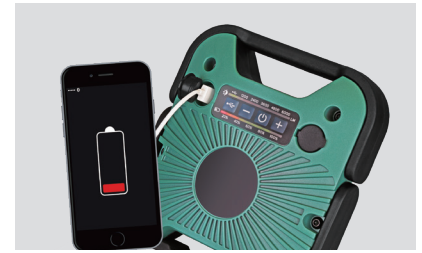

SPX601H

6000lm heavy duty rechargeable & corded LED spot light

reddot award 2017 winner

High Efficiency COB LED

- Brightness is adjustable to five levels
- Indicator bar shows selected level

Bluetooth Control

- Brightness can be controlled using exclusive ALS mobile app

Multi-functional Design

- Power bank function for recharging devices
- Glow-in-the-dark fluorescent reflector makes lamp easy to locate in the dark
- Visual readout of remaining battery life
- Lights will flash as a low power warning prior to the battery running out

Durable Design

- High quality aluminum housing is impact resistant
- IP67 dust and water resistant
- Drop impact resistant

Dual Fuel System

- Use with cable or rechargeable Li-ion battery

Patent Information

TECHNICAL SPECIFICATIONS

High efficiency COB LED
1200/2400/3600/4800/6000 lumen
Rechargeable & cable
1-6h operating time
3-4h charging time
10.8V 6000mAh Li-ion battery
Power bank output 5V 1A
5m cord
IP67
2590g
194 x 213 x 70mm